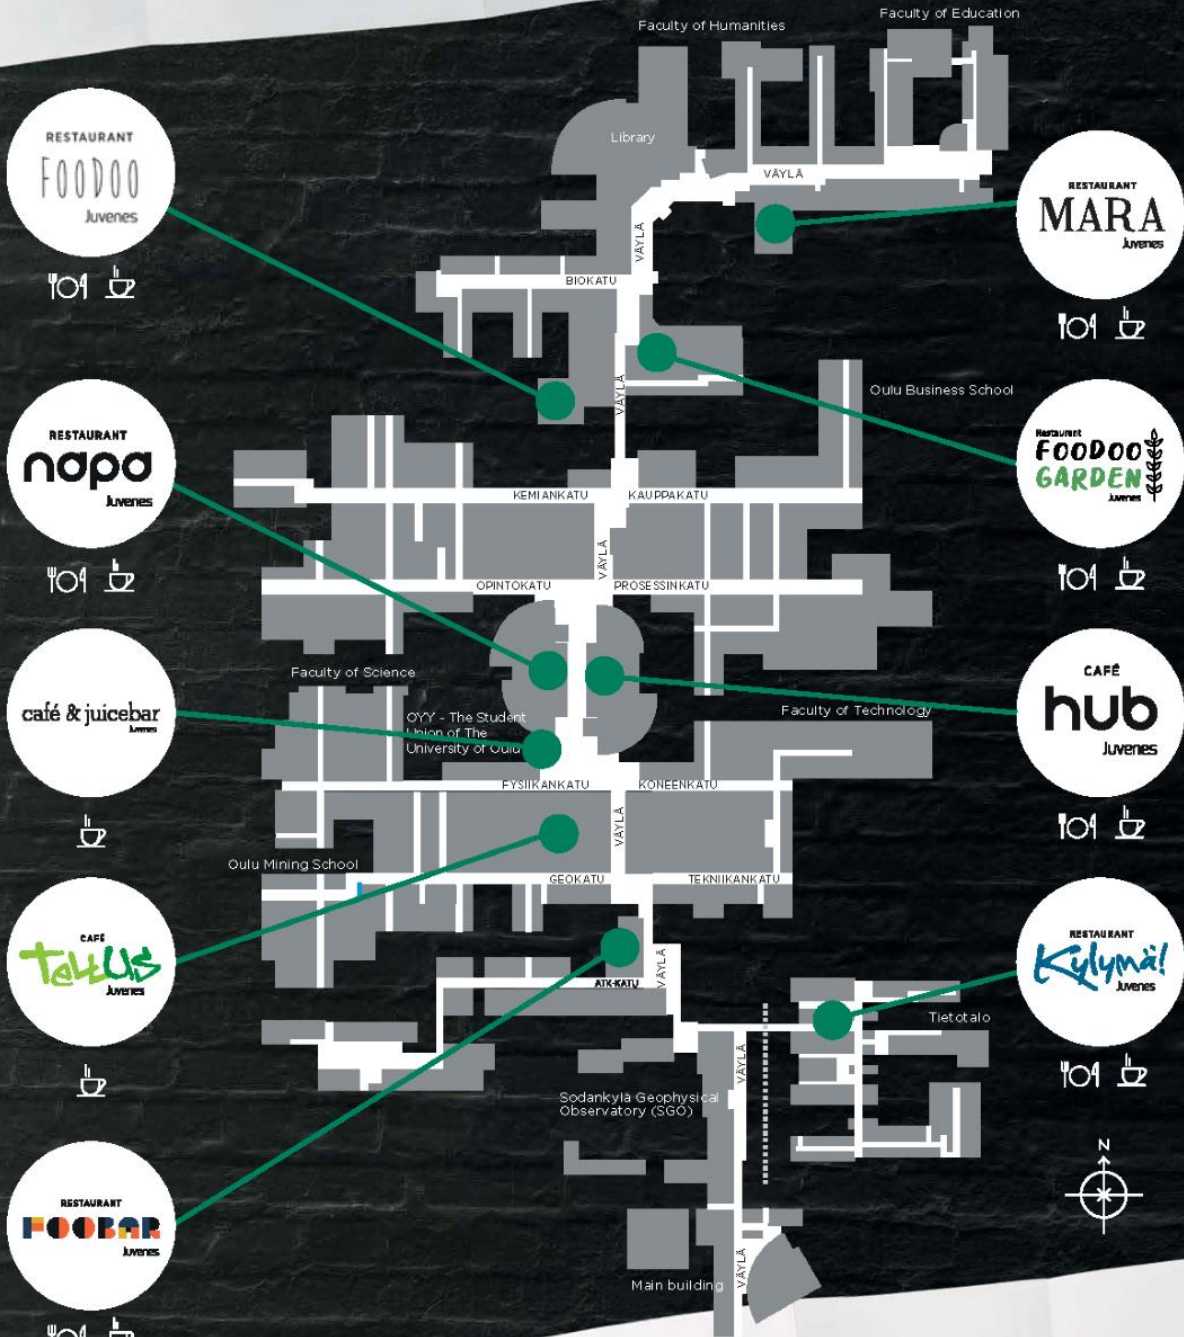

JUVENES RESTAURANTS AND CAFÉS NEAR YOU

WELCOME!

Juvenes
Owned by students.