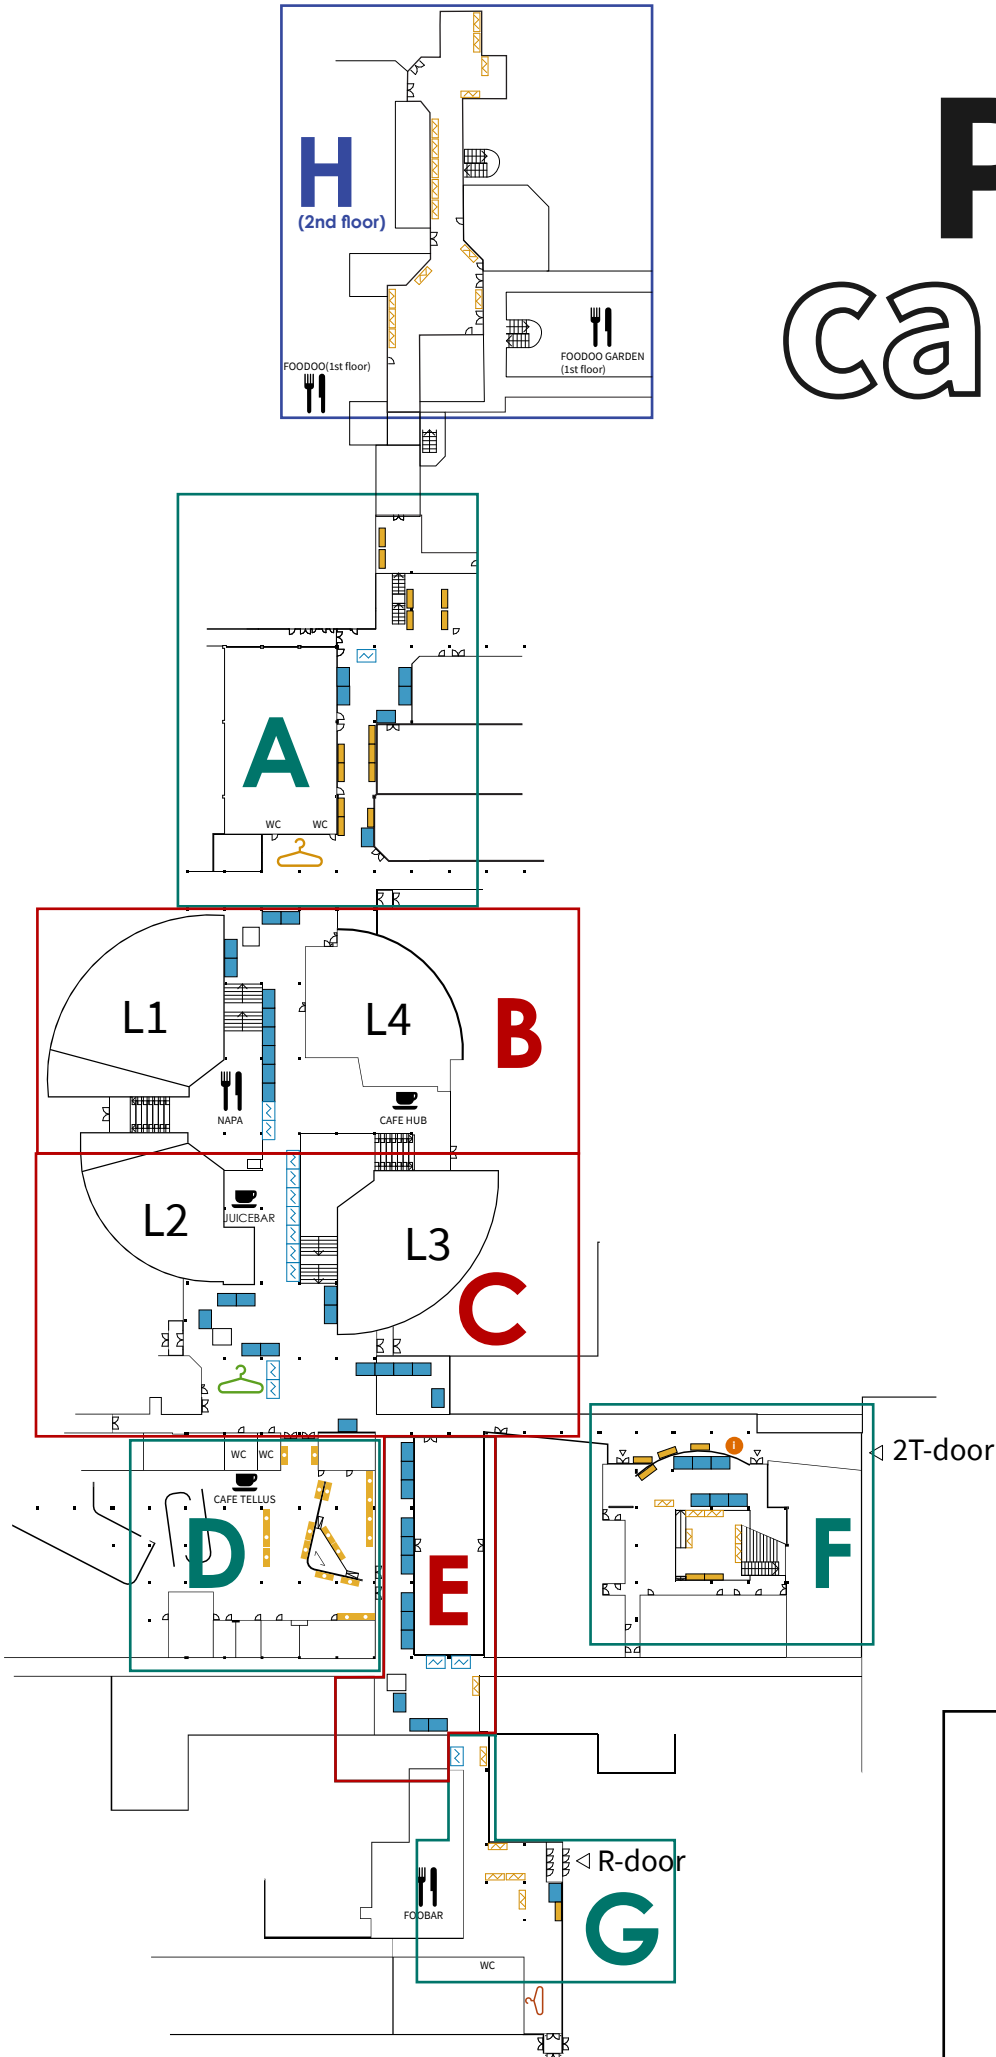

Pesti career day

16.01.2025

-  3x1 Tellus, round table
-  3x2 light structure
-  3x1 light structure
-  3x2 full structure
-  3x1 full structure
-  Info